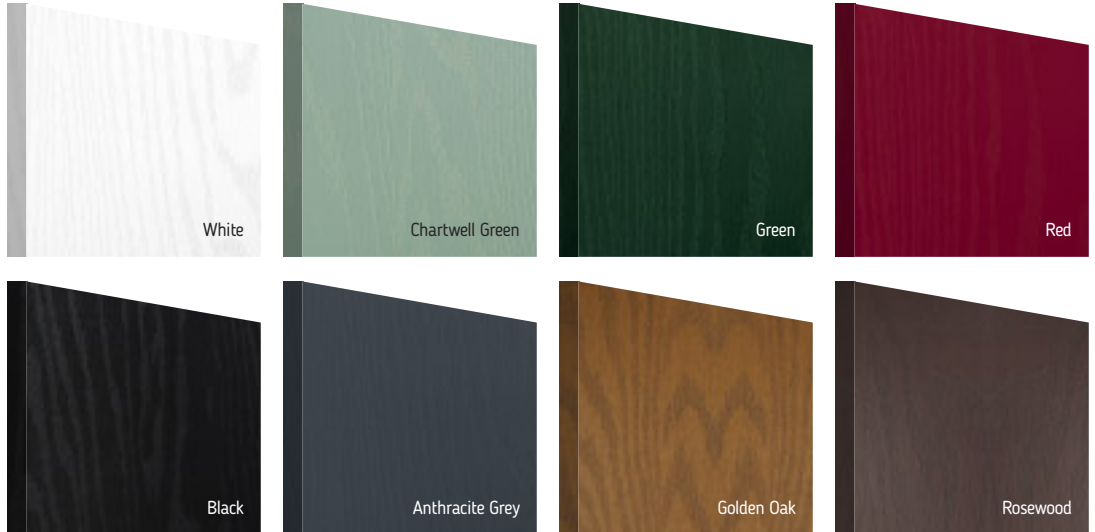

# Door and Frame Colour Options

Our colour collection has been specially designed to help you put together the perfect colour palette for your door. Every home is different and our beautiful range of colours combines both muted heritage shades and bolder vibrant options, to harmonise with your home and to keeping it looking good for years to come.

## Standard Colours

A range of 9 external colours with a white interior as standard. Coloured both sides is a cost option.