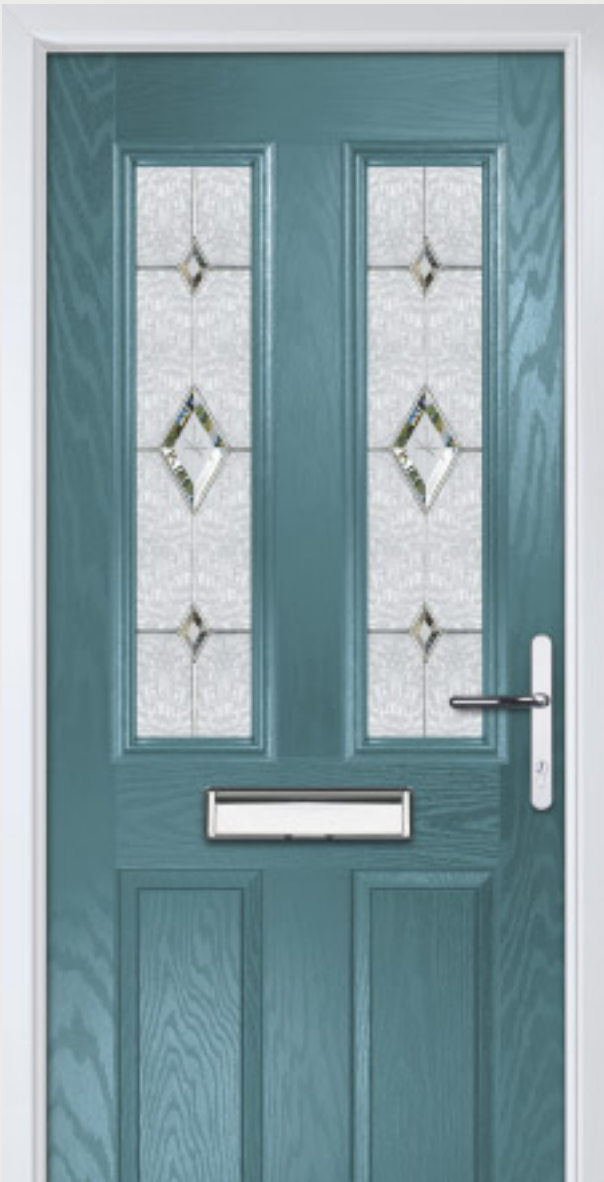

Door Colour: Twilight
Decorative Glass: Modena

Door Colour: Chartwell Green
Decorative Glass: Simplicity Zinc