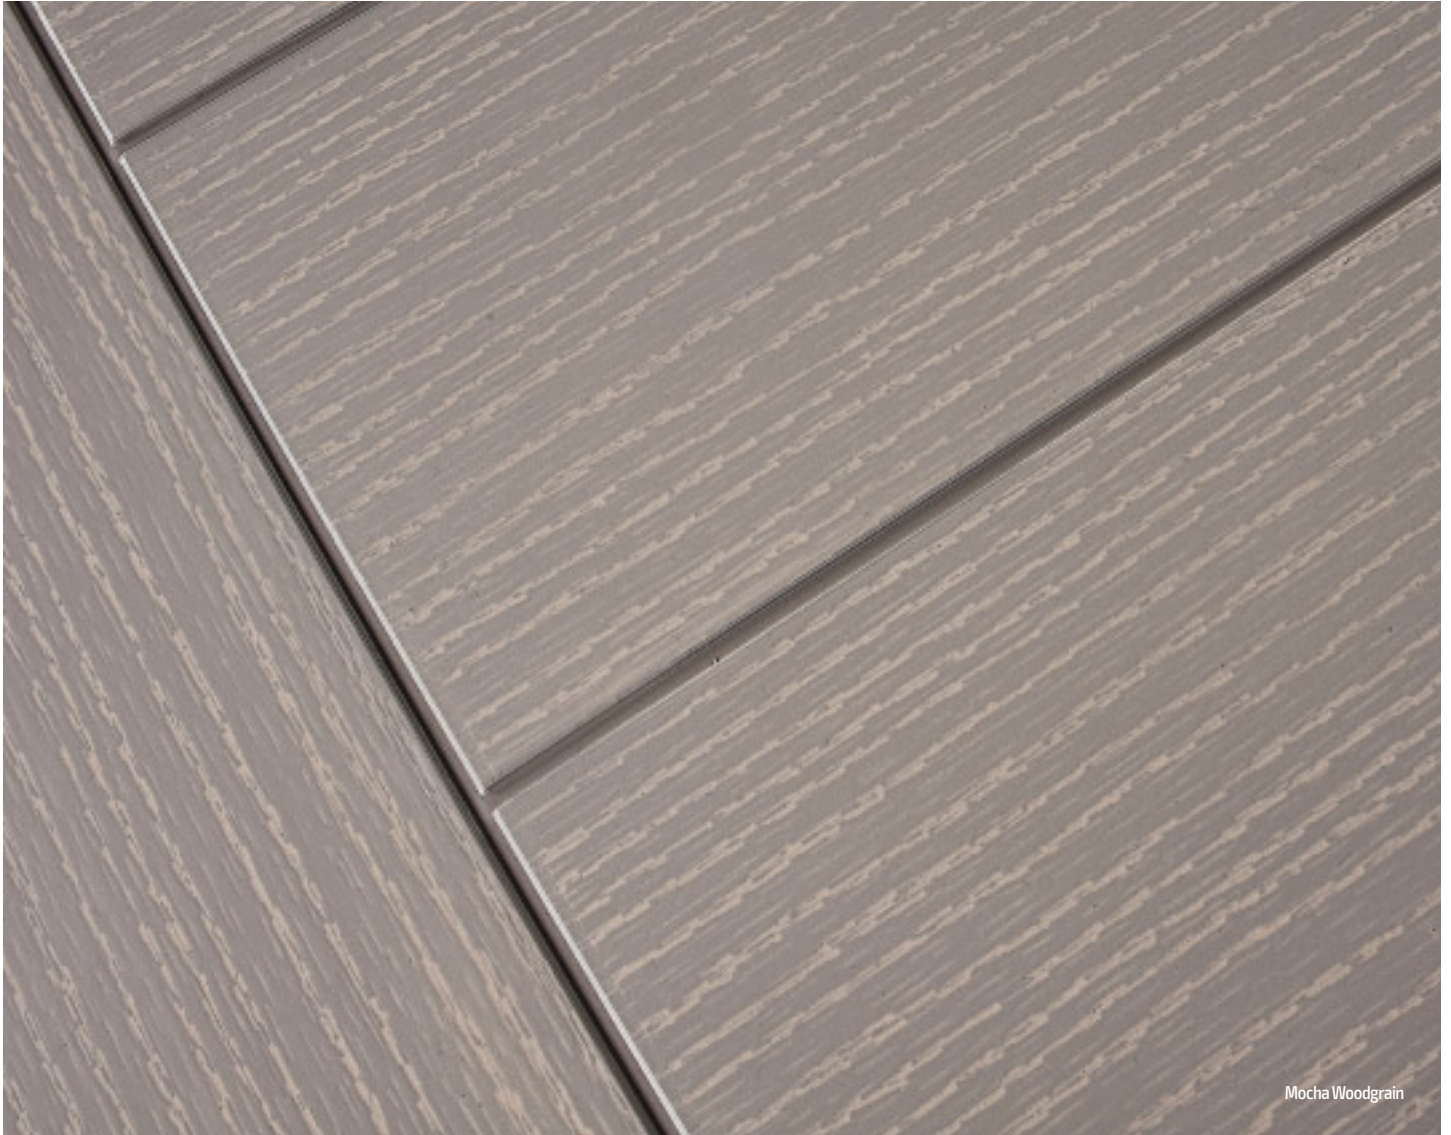

# Monza II Contemporary Doors

With its contemporary linear etched detailing, the Monza II is a stunning door available with contemporary glazing detail or as a solid door.

Door colours shown in this brochure should be used for guidance only. We have made every effort to match the colour and stain you see in the brochure so it's as close as possible to our paint when applied to the doors. Due to the nature of the product it is applied to, there is sometimes a difference between them which we cannot avoid. The colour, intensity and sheen level may differ from the paper print version and we do not accept any liability for this for whatever reason. To ensure that you are getting the right colour on your door, ask for your Frame Fast UK colour swatch today.