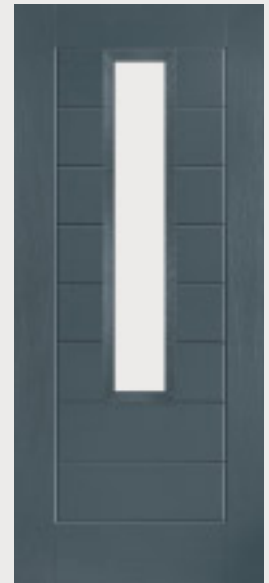

Monza II Augusta