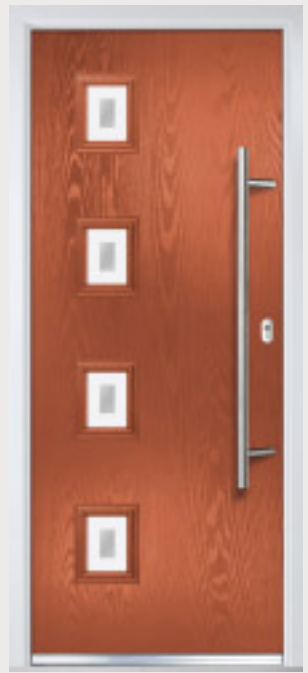

Door Colour: Florida
Decorative Glass: Greenwich