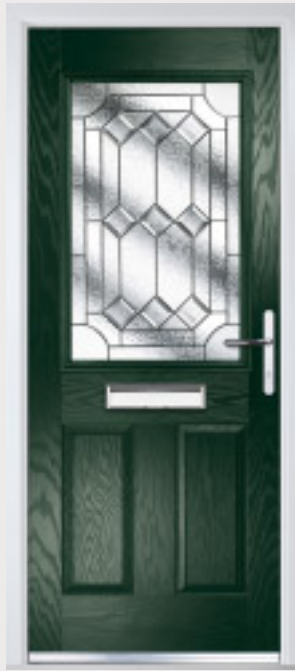

Door Colour: Green
Decorative Glass: Simplicity Zinc