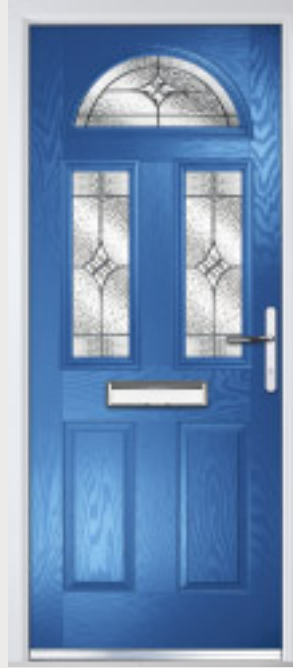

ELITE

COMPOSITE
DOORS

All of our composite doors are fabricated with a BSI PAS24 Enhanced Security rating, with a 3-Star barrel as standard.

Moon Only
Option