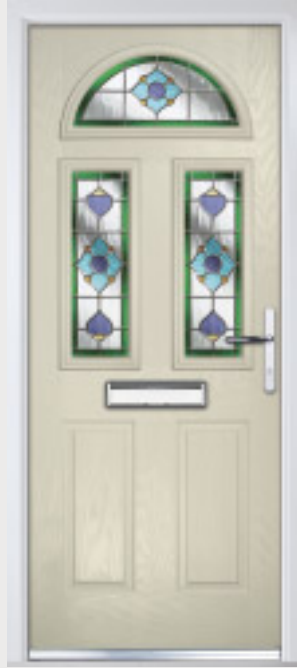

ELITE

COMPOSITE
DOORS

All of our composite doors are fabricated with a BSI PAS24 Enhanced Security rating, with a 3-Star barrel as standard.

Moon Only
Option