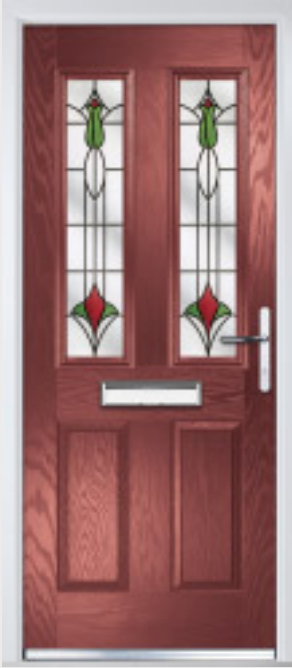

Door Colour: Caribbean Blue
Decorative Glass: Trio Diamond